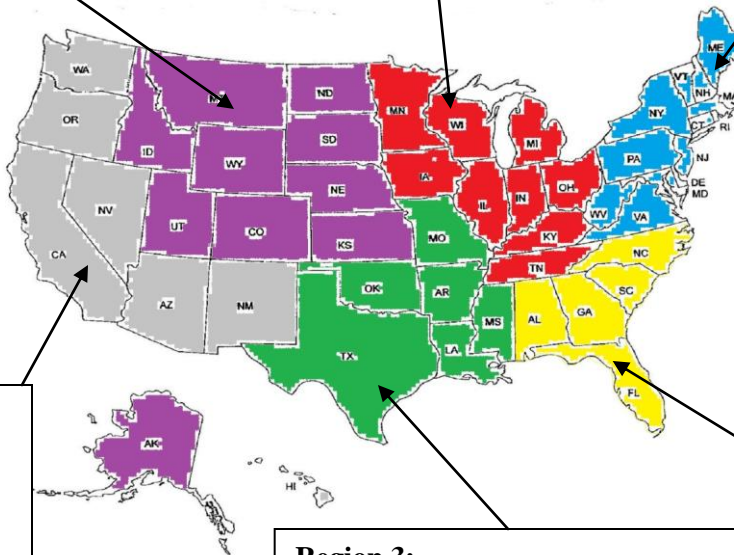

Region 1:

David & Marianne Book
30 Gould Hill Road
Worcester, VT 05682
Home 802-223-5625
Cell 802-598-8717
dbcabot@aol.com

Jeff Wagner
"Love Loud" Ministry
Evangelism Network
North American
Mission Board, SBC
770 410-6354
jwagner@namb.net

Region 6:

Bob & Bonnie Lloyd
17015 McKenzie Dr
Pioneer, CA 95666-9602
209-295-3667
BLloyd@Volcano.net

Region 3:

Rickey & Edith Youngblood
8500 Rickey Drive
Moss Point, MS 39562
228-475-1755, Cell 228-217-3955
reyou@juno.com

Region 2:

Larry & Becky Davis
116 Davis
Monticello, FL 32344
850-997-3864
Cell 850-445-0119
Larrydavis4@juno.com